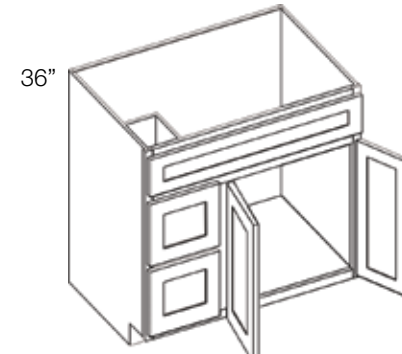

Sink Base w/ Left Drawers
Not available in Value series