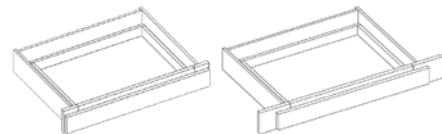

How To Create Your Custom Vanity

1. Choose your series: Premier or Value
2. Choose your door style and color, note your two-letter color code.

PREMIER									VALUE		
SHAKER		BROOKLYN			LENOX			NAPA	TAYLOR		
SW	SE	BW	BG	BS	LM	LV	LL	NW	TW	TR	TE
Designer White	Espresso	Bright White	Modern Gray	Slate	Mocha	Canvas	Country Linen	White	White	Creme	Espresso

3. Choose your products from the options on the following pages.
  - Each item priced as shown.
  - Shaker Designer White (SW) cabinet boxes require “-5PC” at the end of each sku.
  - Base Cabinets are 21” deep and 34.5” high standard. Custom depths are available with an upcharge.
  - Pantry Cabinets are 24” deep standard. Custom depths are available with an upcharge.
  - Wall Towers are 15” deep.
  - Touch-up kits are available.

Vanity Drawers

VANITY DRAWERS	SW	SE	BW	BG	BS	LM	LV	LL	NW	TW	TR	TE
KC __ -KD24 23.5” W x 4.75” H	$245.28		$248.98		$260.08	$245.28	$252.68		$252.68	N/A		
KC __ -KD36 29.5” to 36” W x 4.75” H	$290.89		$295.73		$310.25	$290.89	$300.57		$300.57	$235.24		$230.41

Standard depth is 21”. Upcharge for custom depth – Please see Sales Associate for pricing.