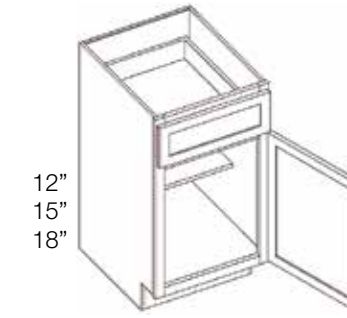

Single Door Vanity