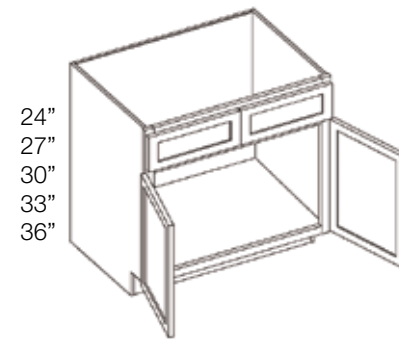

Double Door Vanity