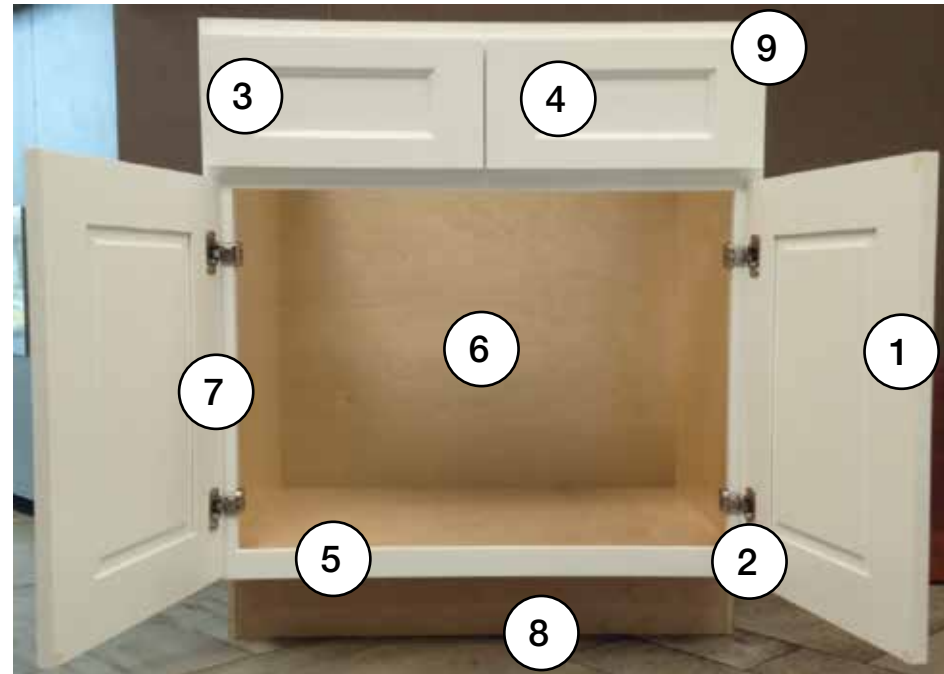

- Full overlay doors
- Soft close hinges & slides
- 5/8" solid wood dovetail drawers
- High grade finish

- 1 Solid wood door frames – either doweled and glued or mortise and tenon, depending on the door
- 2 6-way adjustable concealed hinge
- 3 5/8" solid birch dovetail drawer with under mount soft close sides
- 4 Inside drawer height is 2-1/2"
- 5 3/4" x 1-1/2" solid wood face frame
- 6 Back panel is 5 piece picture frame 3/4" thick
- 7 1/2" select birch veneered plywood side panels dovetailed into face frame
- 8 3/4" x 4-1/2" solid wood toe kick finished to match
- 9 I-Beam construction – Wood beam is riveted into the box frame for additional support