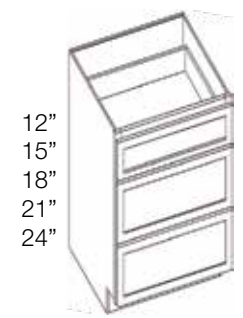

3. Choose your products from the options on the following pages.
 - Each item priced as shown.
 - Shaker Designer White (SW) cabinet boxes require “-5PC” at the end of each sku.
 - Base Cabinets are 21” deep and 34.5” high standard. Custom depths are available with an upcharge.
 - Pantry Cabinets are 24” deep standard. Custom depths are available with an upcharge.
 - Wall Towers are 15” deep.
 - Touch-up kits are available.

Vanity Drawers

VANITY DRAWERS	SW	SE	BW	BG	BS	LM	LV	LL	NW	TW	TR	TE
KC __ -KD24 23.5” W x 4.75” H	\$245.28		\$248.98		\$260.08	\$245.28	\$252.68		\$252.68	N/A		
KC __ -KD36 29.5” to 36” W x 4.75” H	\$290.89		\$295.73		\$310.25	\$290.89	\$300.57		\$300.57	\$235.24		\$230.41

Standard depth is 21”. Upcharge for custom depth – Please see Sales Associate for pricing.

Double Door Vanity

Single Door Vanity

Vanity Drawer Base

DOUBLE DOOR VANITY	SW	SE	BW	BG	BS	LM	LV	LL	NW	TW	TR	TE
KC __ -V24-2 24” W x 34.5” H	\$358.75	\$358.75	\$365.28	\$384.89	\$358.75	\$371.82	\$371.82	\$371.82	\$283.61	\$277.07		
KC __ -V27 27” W x 34.5” H	\$402.13		\$409.75	\$432.61	\$402.13	\$417.38	\$417.37	\$314.50	\$306.88			
KC __ -V30 30” W x 34.5” H	\$413.26	\$413.26	\$421.15	\$444.85	\$413.26	\$429.05	\$429.05	\$429.05	\$322.43	\$322.43	\$314.53	
KC __ -V33 33” W x 34.5” H	\$444.40		\$453.08	\$479.11	\$444.40	\$461.76	\$461.76	\$344.62	\$335.94			
KC __ -V36 36” W x 34.5” H	\$465.54		\$474.74	\$502.36	\$465.54	\$483.95	\$483.95	\$359.69	\$350.49			