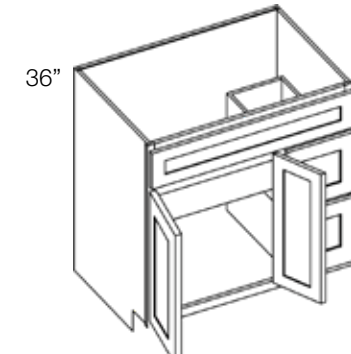

Sink Base w/ Right Drawers
Not available in Value series

BASE W/ DRAWERS	SW	SE	BW	BG	BS	LM	LV	LL	NW	TW	TR	TE
KC __ -VSDL36 36" W x 34.5" H (Left Drawers)	$655.76	$655.76	$669.72	$711.60	$655.76	$683.68	$683.68	$683.68	$683.68			N/A
KC __ -VSDR36 36" W x 34.5" H (Right Drawers)	$655.76	$655.76	$669.72	$711.60	$655.76	$683.68	$683.68	$683.68	$683.68			N/A

Standard depth is 21". Custom depths, as shallow as 18", are available for an additional $475.00.