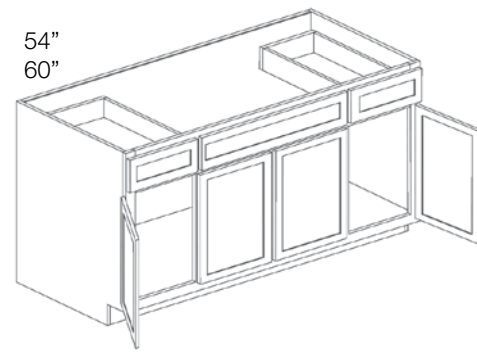

Extended Sink Base
Not available in Premier series

VANITY SINK BASE	SW	SE	BW	BG	BS	LM	LV	LL	NW	TW	TR	TE
KC __ -VSB36 36" W x 34.5" H	$605.70	$605.70	$618.41	$656.54	$605.70	$631.12	$631.12	$631.12	$459.56	$446.85		
KC __ -VSB42 42" W x 34.5" H	$660.21		$674.28	$716.50	$660.21	$688.35	$688.35	$498.38	$484.31			
KC __ -VSB48 48" W x 34.5" H	$725.84		$741.55	$788.69	$725.84	$757.27	$757.27	$545.16	$529.45			

Standard depth is 21". Custom depths, as shallow as 18", are available for an additional $450.00.

DOUBLE BASE	SW	SE	BW	BG	BS	LM	LV	LL	NW	TW	TR	TE
KC __ -DVSB54 54" W x 34.5" H	N/A		N/A				N/A		N/A	$738.55		$716.05
KC __ -DVSB60 60" W x 34.5" H	N/A		N/A				N/A		N/A	$786.11		$761.94

Standard depth is 21". Custom depths, as shallow as 18", are available for an additional $550.00.

EXTENDED BASE	SW	SE	BW	BG	BS	LM	LV	LL	NW	TW	TR	TE
KC __ -EVS54 54" W x 34.5" H	N/A		N/A				N/A		N/A	$667.22		$647.22
KC __ -EVS60 60" W x 34.5" H	N/A		N/A				N/A		N/A	$698.92		$677.81

Standard depth is 21". Custom depths, as shallow as 18", are available for an additional $400.00.