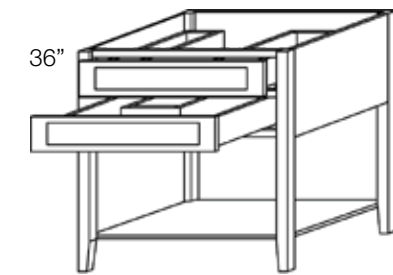

Sink Base w/ Open Shelf
Not available in Lenox or Value series

BASE W/ DRAWERS	SW	SE	BW	BG	BS	LM	LV	LL	NW	TW	TR	TE
KC __ -VSDL30 30" W x 34.5" H (Left Drawers)	$570.11	$570.11	$581.92	$617.38			N/A		$593.74			N/A
KC __ -VSDR30 30" W x 34.5" H (Right Drawers)	$570.11	$570.11	$581.92	$617.38			N/A		$593.74			N/A

Standard depth is 21". Custom depths, as shallow as 18", are available for an additional $475.00.

OPEN SHELF BASE	SW	SE	BW	BG	BS	LM	LV	LL	NW	TW	TR	TE
KC __ -VSBOS36 36" W x 34.5" H	$839.31		$857.86	$913.50			N/A		$876.40			N/A

Standard depth is 15". Custom depths not available.