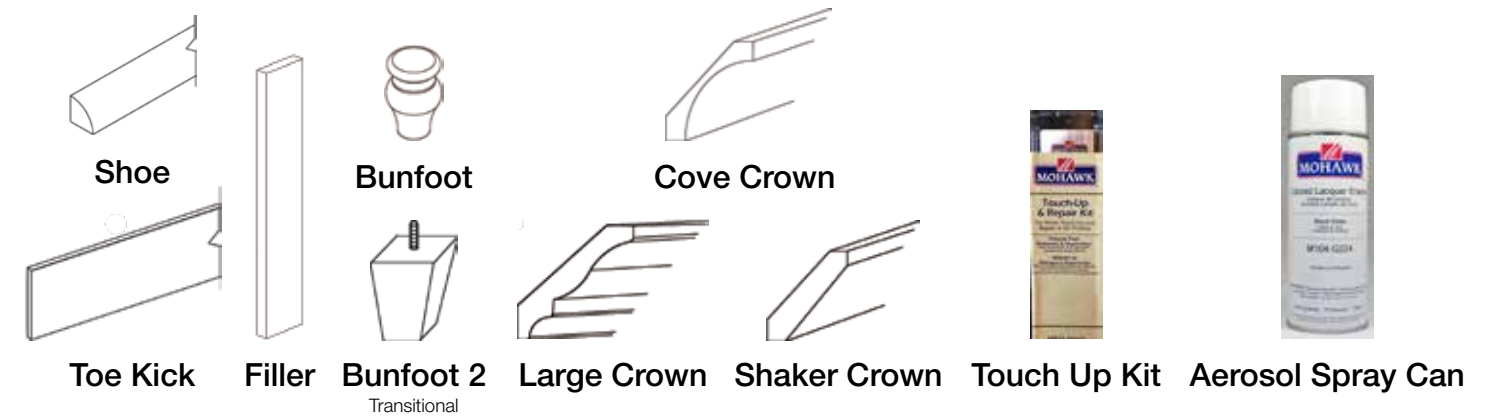

ACCESSORIES	SW	SE	BW	BG	BS	LM	LV	LL	NW	TW	TR	TE
KC__-TKS8 96" W x 4.5" H x 0.25" D Toe Kick	$16.69	$16.69	$17.10		$18.35	$16.69	$17.52	$17.52	$17.52	$15.85	$15.85	$15.30
KC__-F396 3" W x 96" H x 0.75" D Filler	$52.28	$52.28	$53.59		$57.51	$52.28	$54.90	$54.90	$54.90	$49.95	$49.95	$48.19
KC__-F696 6" W x 96" H x 0.75" D Filler	$104.57		$107.18		$115.02	$104.57	$109.79	$109.79	$109.79	$99.87		$96.36
KC__-SHOE 96" W x 0.6875" H x 0.6875" D Shoe Molding	$20.02	$20.02	$20.52		$22.03	$20.02	$21.02	$21.02	$21.02	$19.02		$18.35
KC__-TBUNFOOT 3" W x 4.5" H x 3" D Bunfoot	N/A		$79.81		$85.65	$77.87	$81.76	$81.76	$81.76		N/A	
KC__-TBUNFOOT2 3.5" W x 4.5" H x 3.5" D Bunfoot	$77.87		$77.49		$85.65		N/A	$81.76	$81.76		N/A	
KC__-COM8 96" W x 3.25" H x 2.75" D Cove Crown Molding	$152.96		$142.53		$152.96	$152.96	$146.00	$146.00	$146.00	$99.09		$95.61
KC__-BCM8 96" W x 3.25" H x 2.625" D Large Crown Molding	N/A		$136.83		$146.84	$133.49	$140.16	$140.16	$140.16		N/A	
KC__-SCM8 96" W x 3.125" H x 2 D Shaker Crown Molding	$65.63		N/A		N/A		N/A	N/A	N/A		N/A	

TOUCH UPS	SW	SE	BW	BG	BS	LM	LV	LL	NW	TW	TR	TE
KC__-SPRAYCAN Aerosol Spray Can	$55.62	$55.62	$55.62		$55.62	$55.62	$55.62	$55.62	$55.62		$55.62	
KC__-TUKIT Touch Up Kit	$34.76	$34.76	$34.76		$34.76	$34.76	$34.76	$34.76	$34.76		$34.76