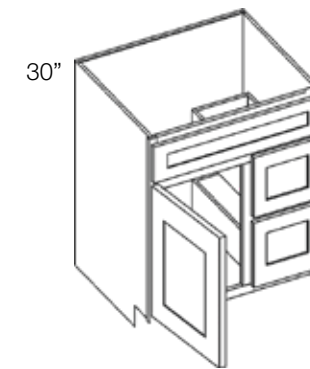

Sink Base w/ Left or Right Drawers
Not available in Lenox or Value series