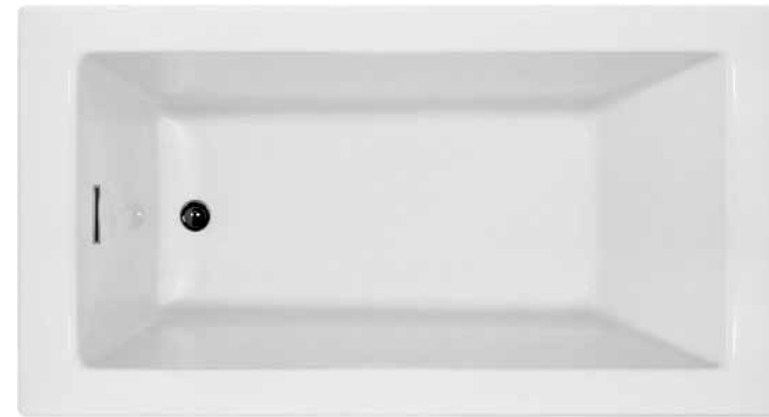

White, 60" W x 32" D x 20" H
HYSYD6032ATO-WHI-LH (left drain)
HYSYD6032ATO-WHI-RH (right drain)

$899.00

White, 60" W x 30" D x 20" H
HYSYD6030ATO-WHI-LH (left drain)
HYSYD6030ATO-WHI-RH (right drain)

$899.00

Features:

- MADE IN THE USA
- Fits a standard 5' alcove opening
- Finished in 1/8" thick layer of deep lustrous acrylic
- Extra thick reinforced fiberglass
- Integral E-Z Level platform facilitates installation
- Non-skid bottom
- Linear integral overflow drain
- Designed with sharp, zen lines and a seamless molded skirt
- Rigid PVC piping
- Self draining pump and system
- Cable waste and overflow
- 99 Year Limited Warranty; 9 Year Limited Warranty on Parts