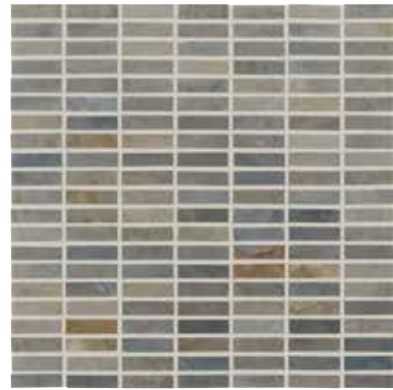

1/2x1/2 Mosaic

1/2x1-1/2 Stacked Mosaic

Linear Mosaic

1x3 Herringbone

1x3 Elongated Hex

1-1/2x6-1/2 Brick (sold by piece)

3x12 Plank

YY06

1/2x1/2 Mosaic

1/2x1-1/2 Stacked Mosaic

Linear Mosaic

1x3 Herringbone

1x3 Elongated Hex

1-1/2x6-1/2 Brick (sold by piece)

3x12 Plank

YY05

1/2x1/2 Mosaic

1/2x1-1/2 Stacked Mosaic

Linear Mosaic

1x3 Herringbone

1x3 Elongated Hex

1-1/2x6-1/2 Brick (sold by piece)

3x12 Plank

Technical Characteristics