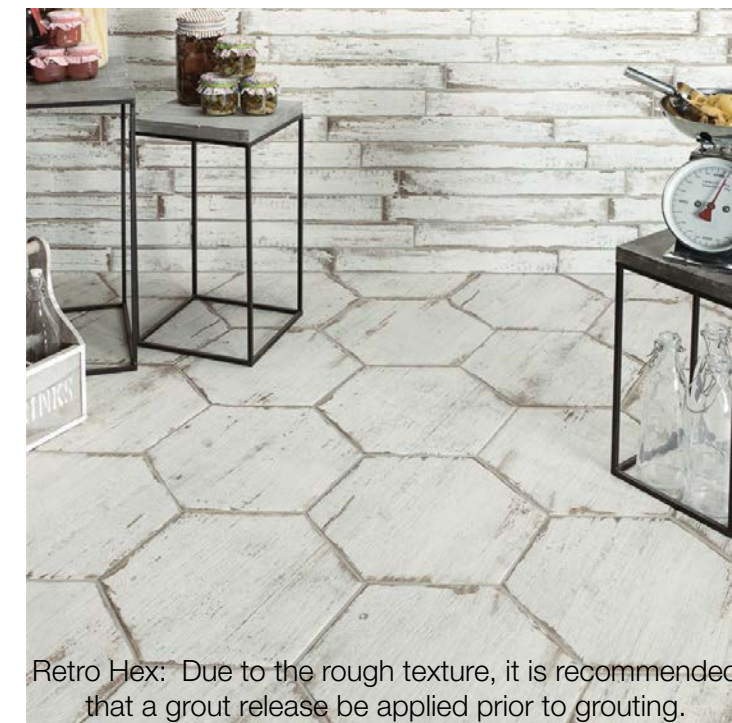

Klavier

Retro Hex: Due to the rough texture, it is recommended that a grout release be applied prior to grouting.