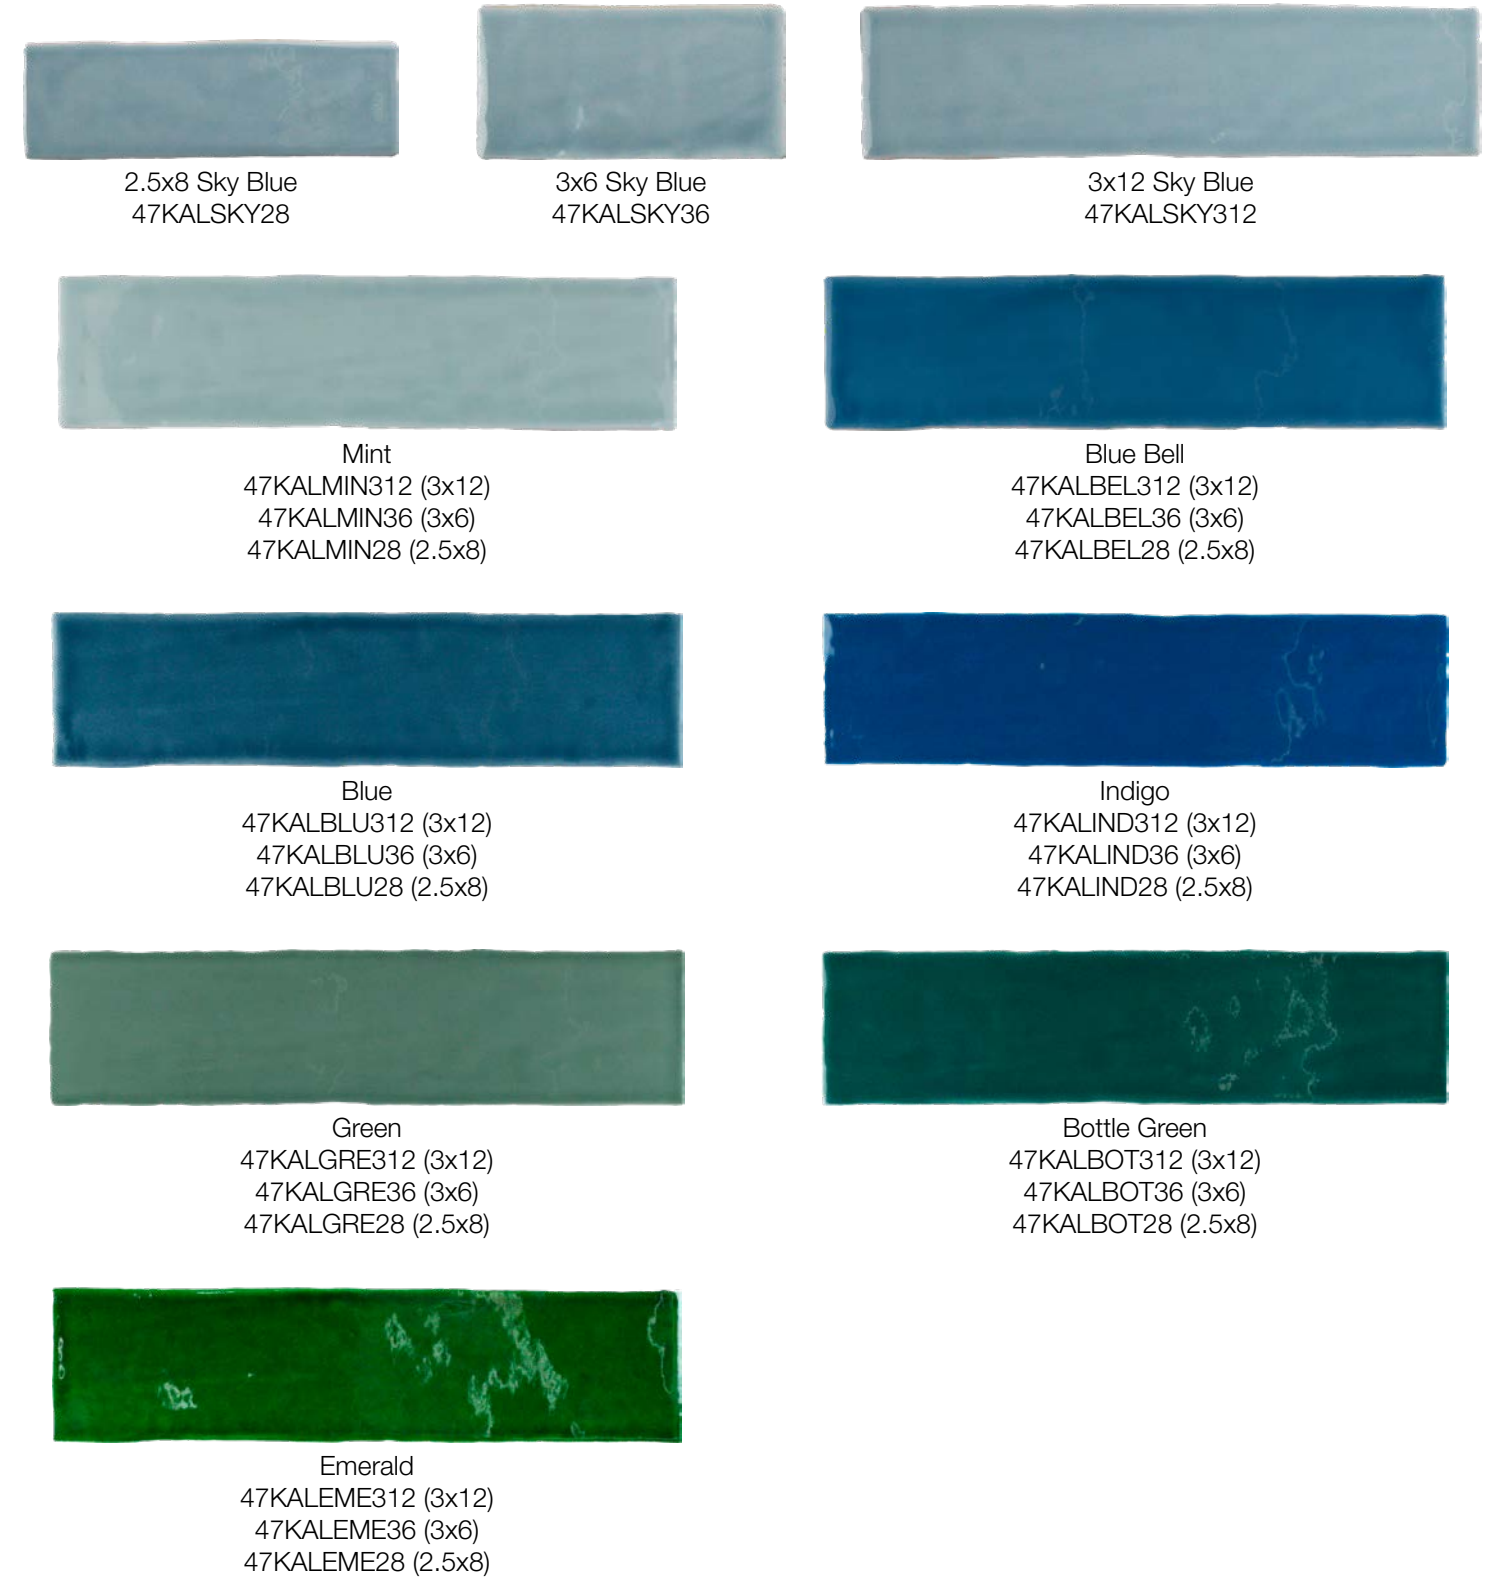

Kaleidoscope

Ceramic Wall Tiles are Glossy finish and available in 2.5x8, 3x6, and 3x12 sizes; 1x12 Bullnose also available in all colors