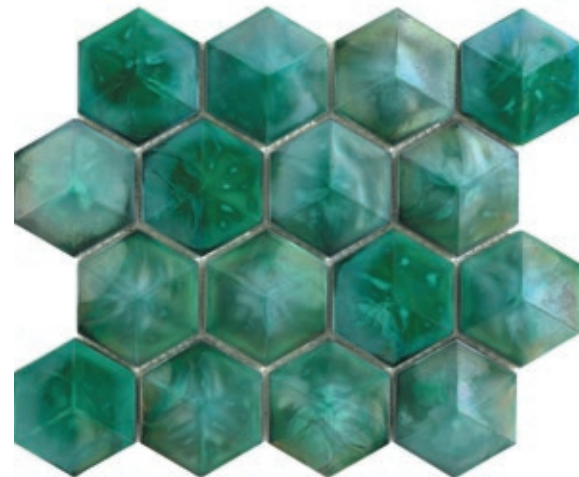

NATURAL
Allure Collection

Immerse yourself in powerful, mysterious, and fascinating vibes. Classic shapes with modern designs and jewel tones take every space to the next level.

ALLURE GREY RECTANGULAR
73AL-04GRY-R
Size: 11.9x12"

ALLURE WHITE RECTANGULAR
73AL-01WHT-R
Size: 11.9x12"

ALLURE GREEN RECTANGULAR
73AL-07GRN-R
Size: 11.9x12"

ALLURE WHITE HEXAGON
73AL-02WHT-H
Size: 11.9x10.3"

ALLURE GREY HEXAGON
73AL-05GRY-H
Size: 11.9x10.3"

ALLURE GREEN HEXAGON
73AL-08GRN-H
Size: 11.9x10.3"

ALLURE WHITE DIAMOND
73AL-03WHT-D
Size: 9.8x12.3"

ALLURE GREY DIAMOND
73AL-06GRY-D
Size: 9.8x12.3"

ALLURE GREEN DIAMOND
73AL-09GRN-D
Size: 9.8x12.3"