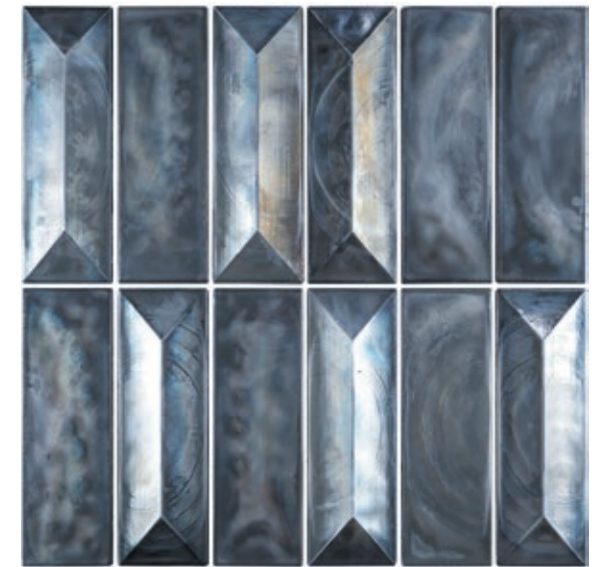

NATURAL
Allure Collection

Immerse yourself in powerful, mysterious, and fascinating vibes. Classic shapes with modern designs and jewel tones take every space to the next level.

ALLURE GREY RECTANGULAR
73AL-04GRY-R
Size: 11.9x12"

ALLURE WHITE RECTANGULAR
73AL-01WHT-R
Size: 11.9x12"

ALLURE GREEN RECTANGULAR
73AL-07GRN-R
Size: 11.9x12"

ALLURE WHITE HEXAGON
73AL-02WHT-H
Size: 11.9x10.3"

ALLURE GREY HEXAGON
73AL-05GRY-H
Size: 11.9x10.3"

ALLURE GREEN HEXAGON
73AL-08GRN-H
Size: 11.9x10.3"

ALLURE WHITE DIAMOND
73AL-03WHT-D
Size: 9.8x12.3"

ALLURE GREY DIAMOND
73AL-06GRY-D
Size: 9.8x12.3"

ALLURE GREEN DIAMOND
73AL-09GRN-D
Size: 9.8x12.3"