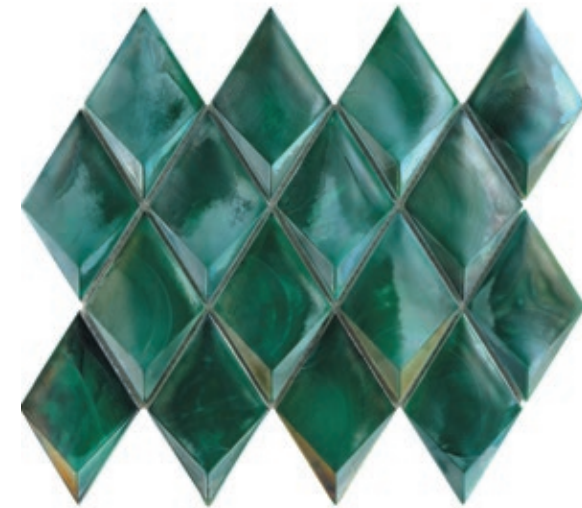

NATURAL
Allure Collection

Immerse yourself in powerful, mysterious, and fascinating vibes. Classic shapes with modern designs and jewel tones take every space to the next level.

ALLURE GREY RECTANGULAR
73AL-04GRY-R
Size: 11.9x12"

ALLURE WHITE RECTANGULAR
73AL-01WHT-R
Size: 11.9x12"

ALLURE GREEN RECTANGULAR
73AL-07GRN-R
Size: 11.9x12"

ALLURE WHITE HEXAGON
73AL-02WHT-H
Size: 11.9x10.3"

ALLURE GREY HEXAGON
73AL-05GRY-H
Size: 11.9x10.3"

ALLURE GREEN HEXAGON
73AL-08GRN-H
Size: 11.9x10.3"

ALLURE WHITE DIAMOND
73AL-03WHT-D
Size: 9.8x12.3"

ALLURE GREY DIAMOND
73AL-06GRY-D
Size: 9.8x12.3"

ALLURE GREEN DIAMOND
73AL-09GRN-D
Size: 9.8x12.3"