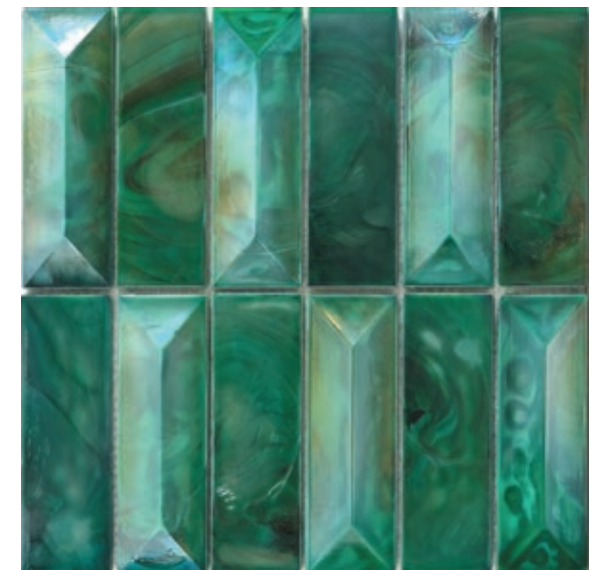

NATURAL
Allure Collection

Immerse yourself in powerful, mysterious, and fascinating vibes. Classic shapes with modern designs and jewel tones take every space to the next level.

ALLURE GREY RECTANGULAR
73AL-04GRY-R
Size: 11.9x12"

ALLURE WHITE RECTANGULAR
73AL-01WHT-R
Size: 11.9x12"

ALLURE GREEN RECTANGULAR
73AL-07GRN-R
Size: 11.9x12"

ALLURE WHITE HEXAGON
73AL-02WHT-H
Size: 11.9x10.3"

ALLURE GREY HEXAGON
73AL-05GRY-H
Size: 11.9x10.3"

ALLURE GREEN HEXAGON
73AL-08GRN-H
Size: 11.9x10.3"

ALLURE WHITE DIAMOND
73AL-03WHT-D
Size: 9.8x12.3"

ALLURE GREY DIAMOND
73AL-06GRY-D
Size: 9.8x12.3"

ALLURE GREEN DIAMOND
73AL-09GRN-D
Size: 9.8x12.3"