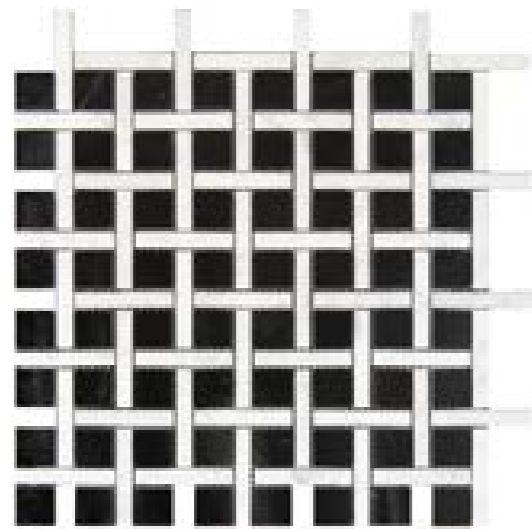

NERO PENNY
73TX-P08T

Sheet size: 11.2x13.4"
Material: Nero Marquina / Thassos
Surface: Polished

6" NERO BIANCO HEX POLISHED
73TX-G17P

Sheet size: 10" (0.59 sq.ft)
Material: Eastern Black
Surface: Honed

10" NERO HEX HONED
73TX-G16H

Sheet size: 11.8x11.8"
Material: Eastern Black
Surface: Honed

2" NERO HEX HONED
73TX-G15H

Variation in color, shade, finish, hardness, strength and slip resistance is inherent in Natural stone products. White marbles contain naturally occurring deposits of iron which may lead to discoloration of marble and turning it yellow-rust or gray if used in wet areas. These are natural characteristics of the stone and that is why it cannot be considered as a defect in the product. We are in no way responsible for discoloration of the natural stones.

Photo features 73TX-G17P

Sheet size: 12x12"
Material: Eastern Black / Eastern White
Surface: Polished

MALAGA NERO
73TX-B01P

Chip size: 0.8x0.8*3/8" sheet size: 12x12"
Material: Eastern Black Polished

NERO SQUARE POLISHED
73TX-S09P

Chip size: 0.8x0.8*3/8" sheet size: 12x12"
Material: Eastern Black Tumbled

NERO SQUARE TUMBLED
73TX-S09T

Photo features 73TX-B01P, 73MTX-2P

Sheet size: 11.3x12.3"
Material: Eastern Black / Eastern White
Surface: Tumbled