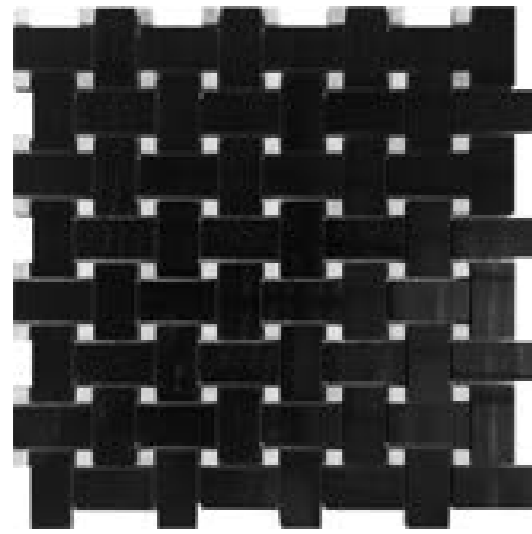

Sheet size: 12x12"
Material: Eastern Black / Eastern White
Surface: Polished

ARISTOCRAT
73TX-B30P

Sheet size: 11x11"
Material: Eastern Black / Eastern White
Surface: Honed

BOWTIE
73TX-B29H

Sheet size: 11.3x12.3"
Material: Eastern Black
Surface: Tumbled

NERO PENNY
73TX-P08T

Sheet size: 11.2x13.4"
Material: Nero Marquina / Thassos
Surface: Polished

6" NERO BIANCO HEX POLISHED
73TX-G17P

Sheet size: 10" (0.59 sq.ft)
Material: Eastern Black
Surface: Honed

10" NERO HEX HONED
73TX-G16H

Sheet size: 11.8x11.8"
Material: Eastern Black
Surface: Honed

2" NERO HEX HONED
73TX-G15H

Variation in color, shade, finish, hardness, strength and slip resistance is inherent in Natural stone products. White marbles contain naturally occurring deposits of iron which may lead to discoloration of marble and turning it yellow-rust or gray if used in wet areas. These are natural characteristics of the stone and that is why it cannot be considered as a defect in the product. We are in no way responsible for discoloration of the natural stones.

Photo features 73TX-G17P

Sheet size: 12x12"
Material: Eastern Black / Eastern White
Surface: Polished

MALAGA NERO
73TX-B01P

Chip size: 0.8x0.8*3/8" sheet size: 12x12"
Material: Eastern Black Polished

NERO SQUARE POLISHED
73TX-S09P