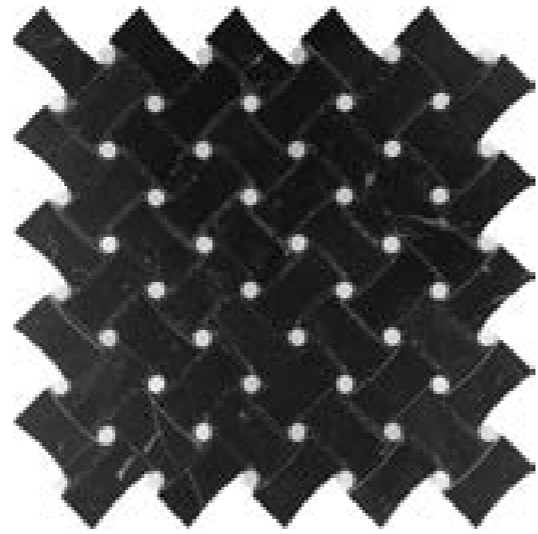

Sheet size: 12x12"
Material: Eastern Black / Eastern White
Surface: Polished

ARISTOCRAT
73TX-B30P

Sheet size: 11x11"
Material: Eastern Black / Eastern White
Surface: Honed

BOWTIE
73TX-B29H

Sheet size: 11.3x12.3"
Material: Eastern Black
Surface: Tumbled

NERO PENNY
73TX-P08T

Sheet size: 11.2x13.4"
Material: Nero Marquina / Thassos
Surface: Polished

6" NERO BIANCO HEX POLISHED
73TX-G17P

Sheet size: 10" (0.59 sq.ft)
Material: Eastern Black
Surface: Honed

10" NERO HEX HONED
73TX-G16H

Sheet size: 11.8x11.8"
Material: Eastern Black
Surface: Honed

2" NERO HEX HONED
73TX-G15H

Variation in color, shade, finish, hardness, strength and slip resistance is inherent in Natural stone products. White marbles contain naturally occurring deposits of iron which may lead to discoloration of marble and turning it yellow-rust or gray if used in wet areas. These are natural characteristics of the stone and that is why it cannot be considered as a defect in the product. We are in no way responsible for discoloration of the natural stones.

Photo features 73TX-G17P

Sheet size: 12x12"
Material: Eastern Black / Eastern White
Surface: Polished

MALAGA NERO
73TX-B01P

Chip size: 0.8x0.8*3/8" sheet size: 12x12"
Material: Eastern Black Polished

NERO SQUARE POLISHED
73TX-S09P