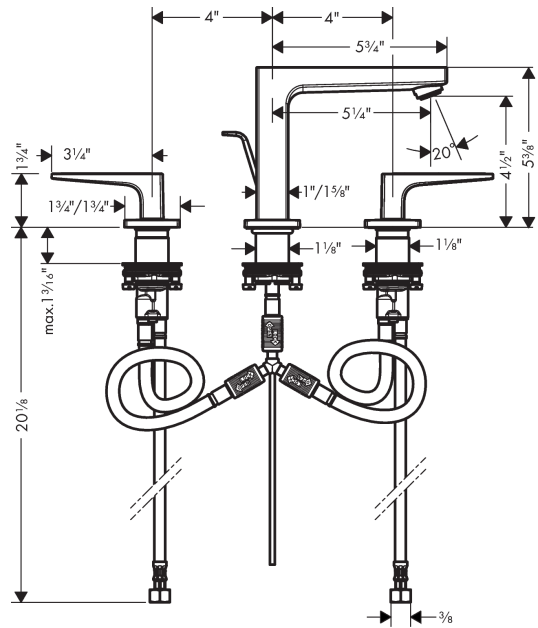

**Metropol**  
**Widespread Faucet 110 with Lever Handles and Pop-Up Drain, 1.2 GPM**  
 Finish: **Chrome**    Part no. : **32516001**

**Description**

**Features**

- Consists of: Widespread Faucet, Pop Up Drain
- handle design: lever handle
- Spray pattern: Aerated spray
- Maximum flow rate: 1.2 GPM
- 90-degree ceramic valves

**Scale drawing**

**Metropol**  
**Widespread Faucet 110 with Lever Handles and Pop-Up Drain, 1.2 GPM**  
 Finish: **Chrome** Part no. : **32516001**

Exploded drawing

Year of production: >01/18

## Metropol

**Widespread Faucet 110 with Lever Handles and Pop-Up Drain, 1.2 GPM**

Finish: **Chrome** Part no. : **32516001**

### Spare parts list

Year of production: >01/18

Pos.	Description	Part no.	Price	PU
1	spout 110 mm	93021000	-	1
2	aerator M24x1 (4,5 l/min)	93202000	-	1
3	service tool	95661000	-	1
4	O-ring 21x1,5	98219000	-	1
5	escutcheon for spout	92906000	-	1
6	flat seal	98749000	-	1
7	O-ring 26x4	92191000	-	1
8	null	92913000	-	1
9	O-ring 8x1,75	97827000	-	1
10	null	92909000	-	1
11	lever collar	97548000	-	1
12	hose connection angel	92905000	-	1
13	O-Ring 14x1,5	98201000	-	1
14	escutcheon	92915000	-	1
15	handle fixing set	98932000	-	1
16	shut off unit left closing	95366001	-	1
17	shut off unit right closing	98817001	-	1
18	null	92907000	-	1
19	null	92914000	-	1
20	connection hose 18½" M8x0,75 3/8"	96321001	-	1
21	pull rod	96657000	-	1
22	handle for hot water	92916000	-	1
23	handle for cold water	92917000	-	1
a	pop up waste	88509000	-	1