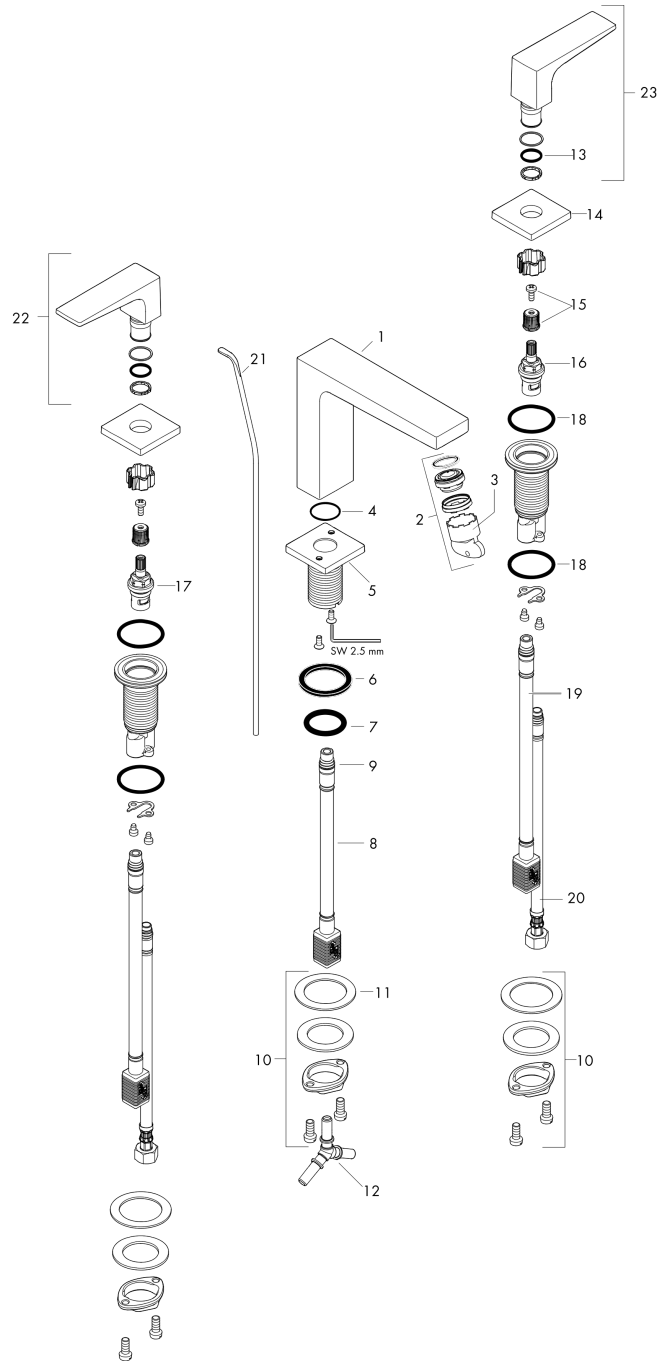

**Metropol**  
**Widespread Faucet 110 with Lever Handles and Pop-Up Drain, 1.2 GPM**  
 Finish: **Chrome**    Part no. : **32516001**

**Description**

**Features**

- Consists of: Widespread Faucet, Pop Up Drain
- handle design: lever handle
- Spray pattern: Aerated spray
- Maximum flow rate: 1.2 GPM
- 90-degree ceramic valves

**Scale drawing**

**Metropol**  
**Widespread Faucet 110 with Lever Handles and Pop-Up Drain, 1.2 GPM**  
 Finish: **Chrome** Part no. : **32516001**

Exploded drawing

Year of production: >01/18

## Metropol

**Widespread Faucet 110 with Lever Handles and Pop-Up Drain, 1.2 GPM**

Finish: **Chrome** Part no. : **32516001**

### Spare parts list

Year of production: >01/18

Pos.	Description	Part no.	Price	PU
1	spout 110 mm	93021000	-	1
2	aerator M24x1 (4,5 l/min)	93202000	-	1
3	service tool	95661000	-	1
4	O-ring 21x1,5	98219000	-	1
5	escutcheon for spout	92906000	-	1
6	flat seal	98749000	-	1
7	O-ring 26x4	92191000	-	1
8	null	92913000	-	1
9	O-ring 8x1,75	97827000	-	1
10	null	92909000	-	1
11	lever collar	97548000	-	1
12	hose connection angel	92905000	-	1
13	O-Ring 14x1,5	98201000	-	1
14	escutcheon	92915000	-	1
15	handle fixing set	98932000	-	1
16	shut off unit left closing	95366001	-	1
17	shut off unit right closing	98817001	-	1
18	null	92907000	-	1
19	null	92914000	-	1
20	connection hose 18½" M8x0,75 3/8"	96321001	-	1
21	pull rod	96657000	-	1
22	handle for hot water	92916000	-	1
23	handle for cold water	92917000	-	1
a	pop up waste	88509000	-	1