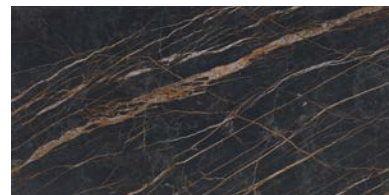

Cava Noir Desir [SO]
03F70451M3M (bush hammered)
03F03721M3M (polished)