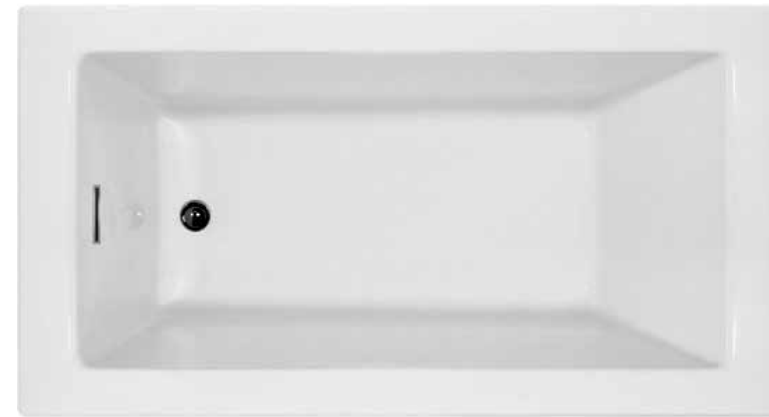

White Freestanding Tub  
66" W x 36" D x 25" H  
HYSBRE6636ATO-WHI  
\$1,894.95

Features:

- MADE IN THE USA
- Finished in 1/8" thick layer of deep lustrous acrylic
- Extra thick reinforced fiberglass
- Linear integral overflow drain
- Built in faucet deck
- Polished Chrome drain comes standard (Brushed Nickel or White available for additional charge\*)
- 5 Year Warranty

Features:

- Fits a standard 5' opening
- Designed with a 15" apron
- Made from solid Vikrell material for strength, durability, and lasting beauty
- Lightly textured swirl-gloss finish hides scratches from everyday use
- Gently sloping bath with integral apron
- ADA adaptable when installed per the requirements of the Accessibility Guidelines, Section 608 Shower Stalls, of the Act
- 10 Year Limited Residential Warranty; 3 Year Limited Commercial Warranty

\$469.07

White, 60" W x 30" D x 16-5/8" H  
 VA011-3445-00 (left drain)  
 VA011-3444-00 (right drain)

\$442.41

Features:

- 15" deep soaking bathtub with 35° lumbar support
- Porcelain-finished and encased with premium insulation designed for maximum warmth, minimal noise, and ultimate durability
- Weighs less than 100 lbs. – easy to transport and install
- Acid-resistant porcelain enamel finish
- Slip resistant bottom
- Limited Lifetime Warranty