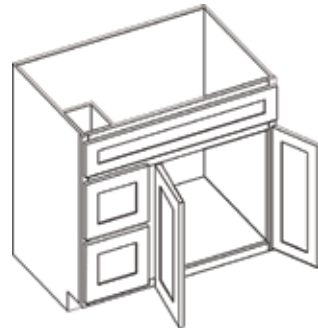

mosaic 
Products. Design. Solutions.

Double Door Vanity
24", 27", 30", or 36" wide

Vanity Base - Left Drawers
36" wide

Vanity Base - Right Drawers
36" wide

Vanity Sink Base
36" wide

Vanity
Drawer
Base
12", 15"
or 18"
wide