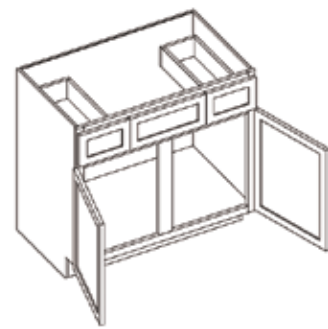

mosaic 
Products. Design. Solutions.

Double Door Vanity
24", 27", 30", or 36" wide

Vanity Base - Left Drawers
36" wide

Vanity Base - Right Drawers
36" wide

Vanity Sink Base
36" wide

Vanity
Drawer
Base
12", 15"
or 18"
wide

Undermount Sink

Rectangle Porcelain Bowl
White, 18-1/2" W x 11-1/8" D
HAH8910WH

Features:

- Mounting hardware included
- Drain assembly not included
- Depth: 13-3/8"; Height 6-7/8"
- Rear drain location increases available space under sink
- Equipped with overflow
- UPC Certified
- Limited Lifetime Warranty