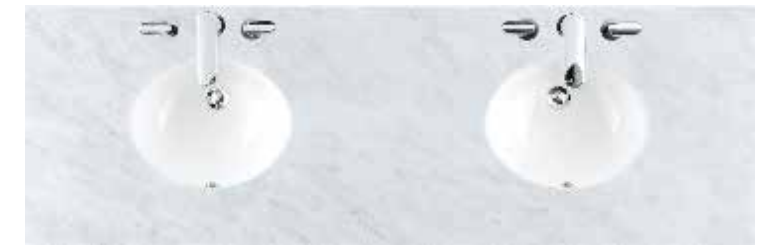

Carrara White 4cm Polished Marble

Arctic Fall Solid Surface 3cm Top

36" W x 23.5" D	JM080-S36-AF-SNK
60" W x 23.5" D	JM080-S60D-AF-SNK

Cararra White Stone 4cm Top

60" W x 23.5" D	JM030-S60D-CAR