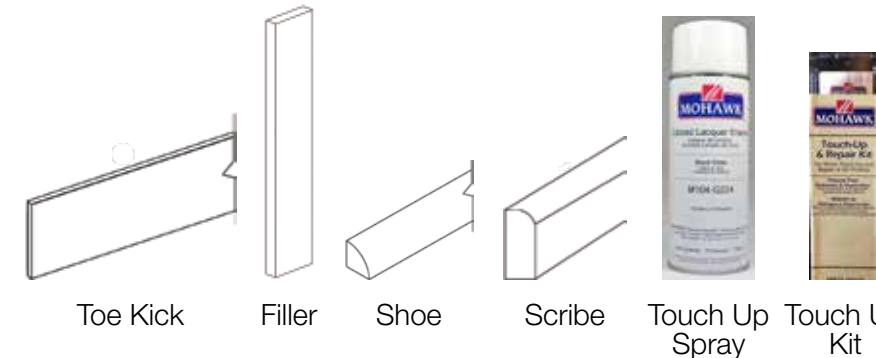

SE	BW	BG	BS	TW	TE
TOE KICK						
KC __ -TKS8 96" W x 4.5" H x 0.25" D	✓	✓	✓	✓	✓	✓
FILLER						
KC __ -F396 3" W x 96" H x 0.75" D	✓	✓	✓	✓	✓	✓
SHOE MOLDING						
KC __ -SHOE 96" W x 11/16" x 11/16"	S.O.	✓	✓	S.O.	S.O.	S.O.
SCRIBE						
KC __ -SCRIBE 96" W x 0.625" H x 0.25" D	✓	✓	✓	S.O.	✓	✓
TOUCH UPS						
KC __ -SPRAYCAN	S.O.	✓	✓	S.O.	S.O.	S.O.
KC __ -TUKIT	S.O.	✓	✓	✓	S.O.	S.O.